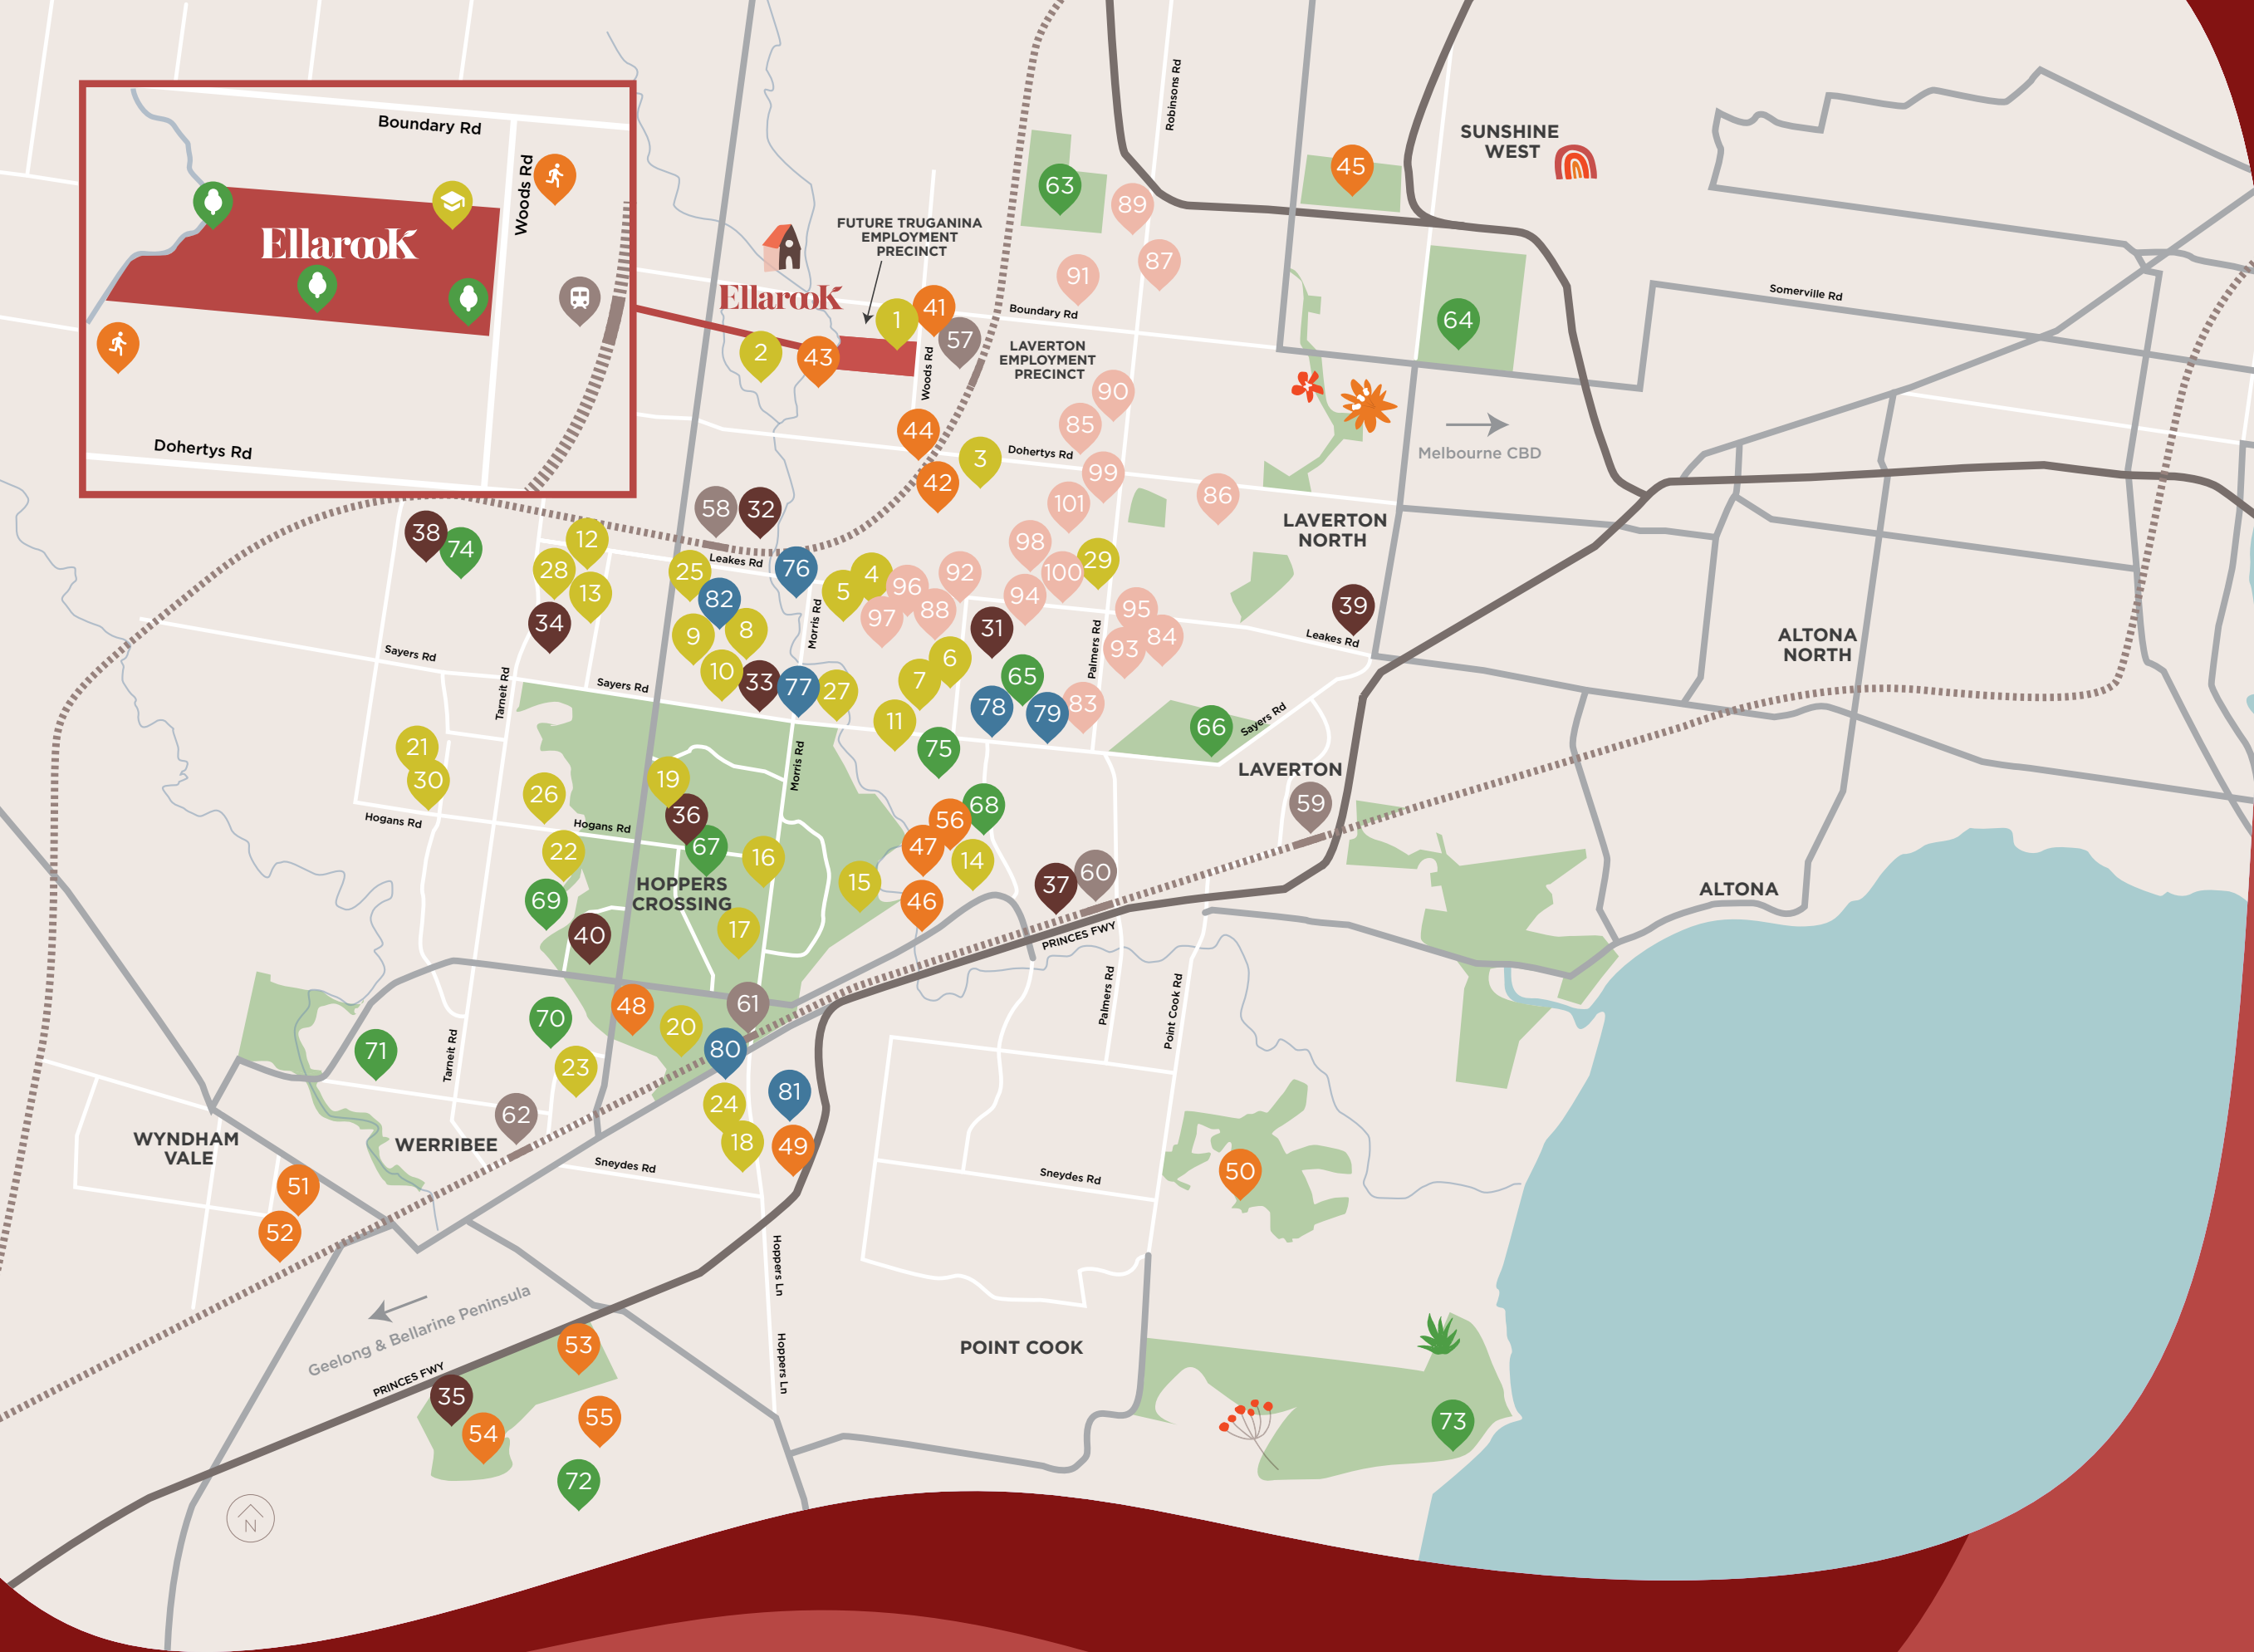

Explore your local places

Education

1. Future On-Site Primary School
2. Future Primary School
3. Garrang Wilan Primary School
4. Truganina Early Learning Centre
5. Truganina P-9 College
6. St Clares Catholic Primary School
7. Westbourne Grammar School
8. Thomas Carr College
9. Baden Powell P-9 College
10. St Francis Of Assisi Catholic Primary School
11. Al-Taqwa College
12. Tarneit Senior College
13. Tarneit P-9 College
14. Truganina South Primary School
15. Bellbridge Primary School
16. Hoppers Crossing Secondary College
17. Mossfiel Primary School
18. Suzanne Cory High School
19. St James The Apostle Primary School
20. Woodville Primary School
21. Islamic College Of Melbourne
22. Cambridge Primary School
23. Wyndham Park Primary School
24. Victoria University Werribee Campus
25. Early Learning Centre Rose Grange
26. Good Start Early Learning Hoppers Crossing
27. Good Start Early Learning Tarneit
28. Tarneit Central Kindergarten
29. Kool Kidz Childcare Truganina
30. Kool Kidz Childcare Tarneit

Transport

57. Future Truganina Train Station
58. Tarneit Train Station
59. Laverton Train Station
60. Williams Landing Train Station
61. Hoppers Crossing Train Station
62. Werribee Train Station

Parks and Recreation

Health and Medical

76. Healthwest Medical & Specialist Centre
77. Wyndham Village Medical Centre
78. Forsyth Park Medical Centre
79. Palmers Medical Centre
80. Werribee Mercy Hospital
81. Wyndham Private Medical Centre
82. Tarneit Central Medical Centre

Shopping and Retail

31. Future Truganina Town Centre
32. Tarneit Central Shopping Centre
33. Wyndham Village Shopping Centre
34. Tarneit Gardens Shopping Centre
35. Pacific Werribee Shopping Centre
36. Hogans Corner Shopping Centre
37. Williams Landing Shopping Centre
38. Riverdale Village Shopping Centre Tarneit
39. Laverton Market
40. Shadowfax Winery