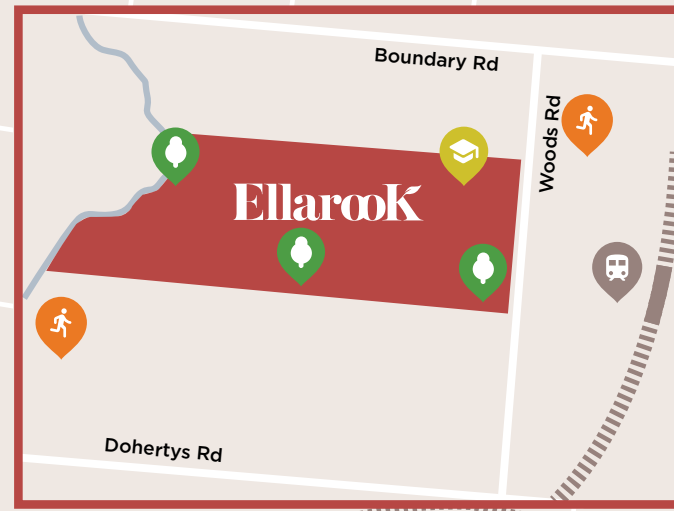

Explore your local places

Education

1. Future On-Site Primary School
2. Future Primary School
3. Garrang Wilan Primary School
4. Truganina Early Learning Centre
5. Truganina P-9 College
6. St Clares Catholic Primary School
7. Westbourne Grammar School
8. Thomas Carr College
9. Baden Powell P-9 College
10. St Francis Of Assisi Catholic Primary School
11. Al-Taqwa College
12. Tarneit Senior College
13. Tarneit P-9 College
14. Truganina South Primary School
15. Bellbridge Primary School
16. Hoppers Crossing Secondary College
17. Mossfiel Primary School
18. Suzanne Cory High School
19. St James The Apostle Primary School
20. Woodville Primary School
21. Islamic College Of Melbourne
22. Cambridge Primary School
23. Wyndham Park Primary School
24. Victoria University Werribee Campus
25. Early Learning Centre Rose Grange
26. Good Start Early Learning Hoppers Crossing
27. Good Start Early Learning Tarneit
28. Tarneit Central Kindergarten
29. Kool Kidz Childcare Truganina
30. Kool Kidz Childcare Tarneit

Transport

57. Future Truganina Train Station
58. Tarneit Train Station
59. Laverton Train Station
60. Williams Landing Train Station
61. Hoppers Crossing Train Station
62. Werribee Train Station

Parks and Recreation

63. Ravenhall Nature Conservation Reserve
64. Derrimut Grassland Nature Conservation Reserve
65. Forsyth Park Playground
66. Lawrie Emmins Reserve
67. Hogans Reserve
68. Cheviot Drive Playground
69. Cambridge Reserve
70. Heathdale Glen Orden Wetlands
71. Galvin Park
72. Victoria State Rose Garden
73. Point Cook Coastal Park
74. Hummingbird Boulevard Playground
75. Alison Street Playground

Health and Medical

76. Healthwest Medical & Specialist Centre
77. Wyndham Village Medical Centre
78. Forsyth Park Medical Centre
79. Palmers Medical Centre
80. Werribee Mercy Hospital
81. Wyndham Private Medical Centre
82. Tarneit Central Medical Centre

Cafes and Restaurants

83. Beans To Go
84. Mezzanine Cafe & Lounge
85. Prison Break Cafe
86. Eat@James Truganina
87. Derrimut Cafe & Catering
88. A.S.K Cafe
89. The Industrial Kitchen
90. Cafe 17
91. Cafe 20 One
92. Kasba Indian Restaurant
93. Cilantro Indian Cuisine
94. Kathiyavadi Krunch
95. Stella Pizza Truganina
96. Inspire Thai
97. Pizza Planet Truganina
98. Chaskah Truganina
99. La Roll Truganina
100. Daniel Bakery Truganina
101. Singh Sweets Truganina

Shopping and Retail

31. Future Truganina Town Centre
32. Tarneit Central Shopping Centre
33. Wyndham Village Shopping Centre
34. Tarneit Gardens Shopping Centre
35. Pacific Werribee Shopping Centre
36. Hogans Corner Shopping Centre
37. Williams Landing Shopping Centre
38. Riverdale Village Shopping Centre Tarneit
39. Laverton Market
40. Shadowfax Winery

Sports